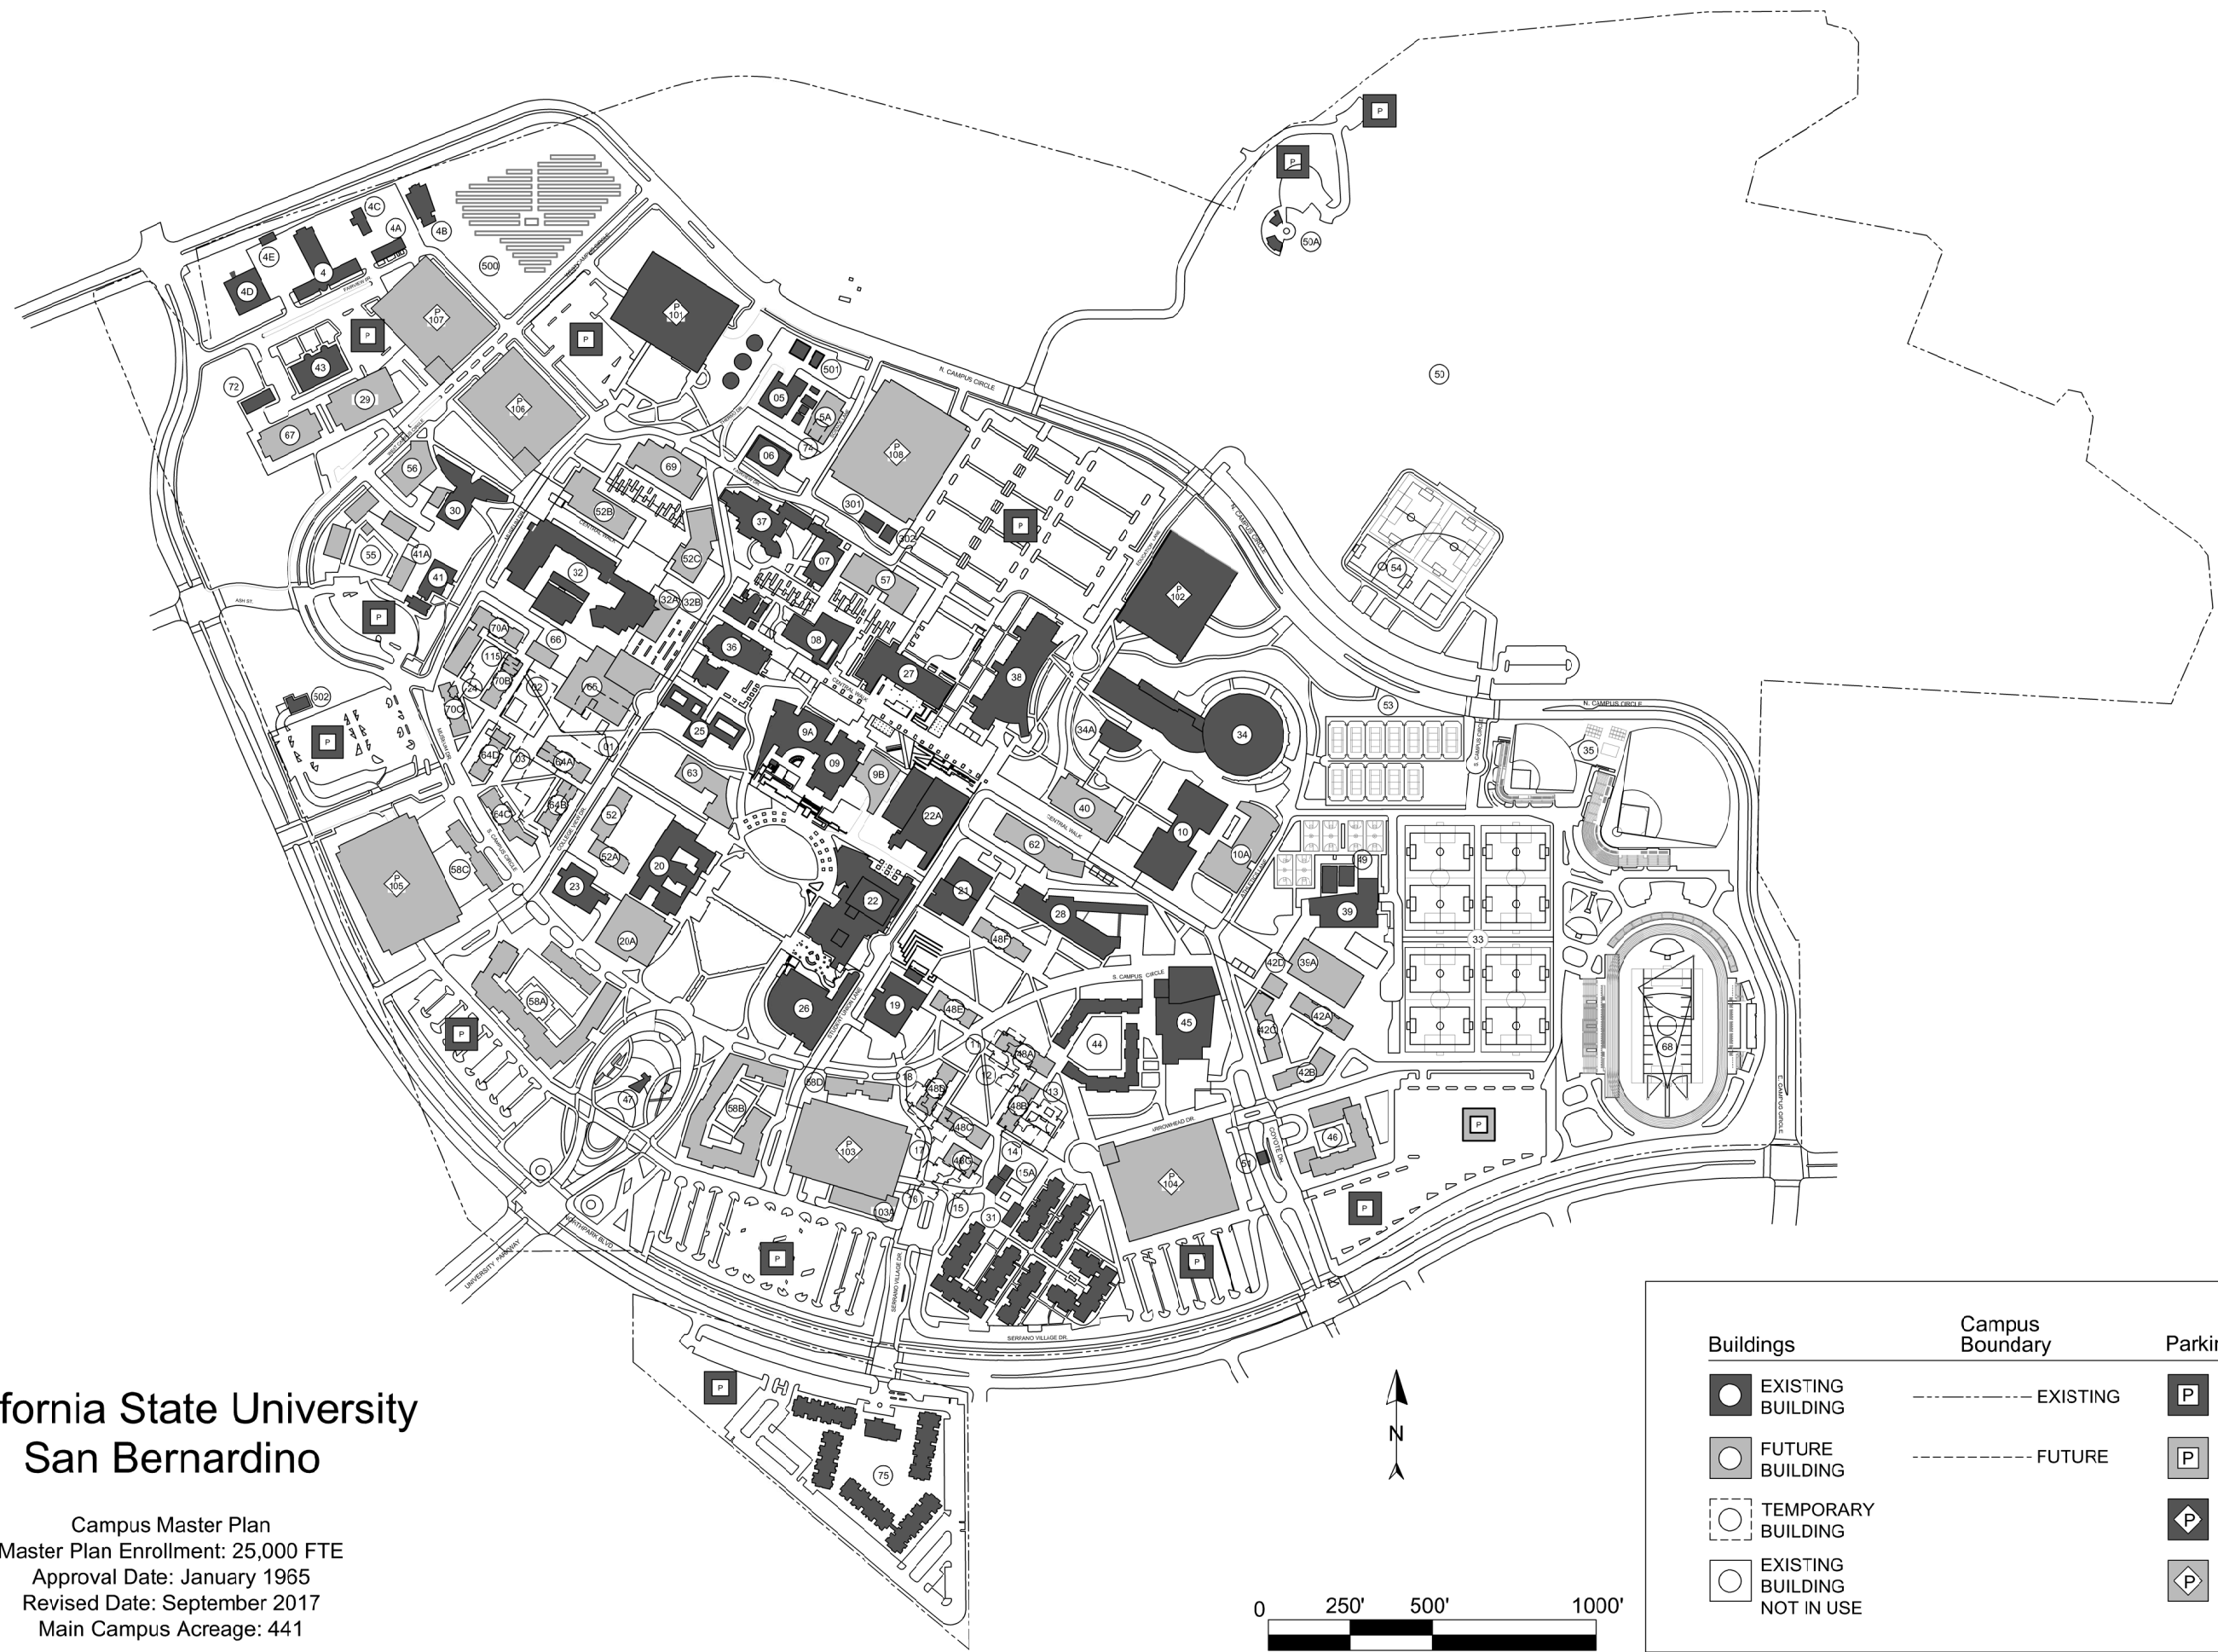

California State University San Bernardino

Campus Master Plan
 Master Plan Enrollment: 25,000 FTE
 Approval Date: January 1965
 Revised Date: September 2017
 Main Campus Acreage: 441

Buildings	Campus Boundary	Parking
EXISTING BUILDING	EXISTING	EXISTING LOT
FUTURE BUILDING	FUTURE	FUTURE LOT
TEMPORARY BUILDING		EXISTING STRUCTURE
EXISTING BUILDING NOT IN USE		FUTURE STRUCTURE

California State University, San Bernardino Palm Desert Off-Campus Center

Campus Master Plan
 Master Plan Enrollment: 8,000 FTE
 Approval Date: May 2000
 Revised Date: January 2018
 Main Campus Acreage: 168