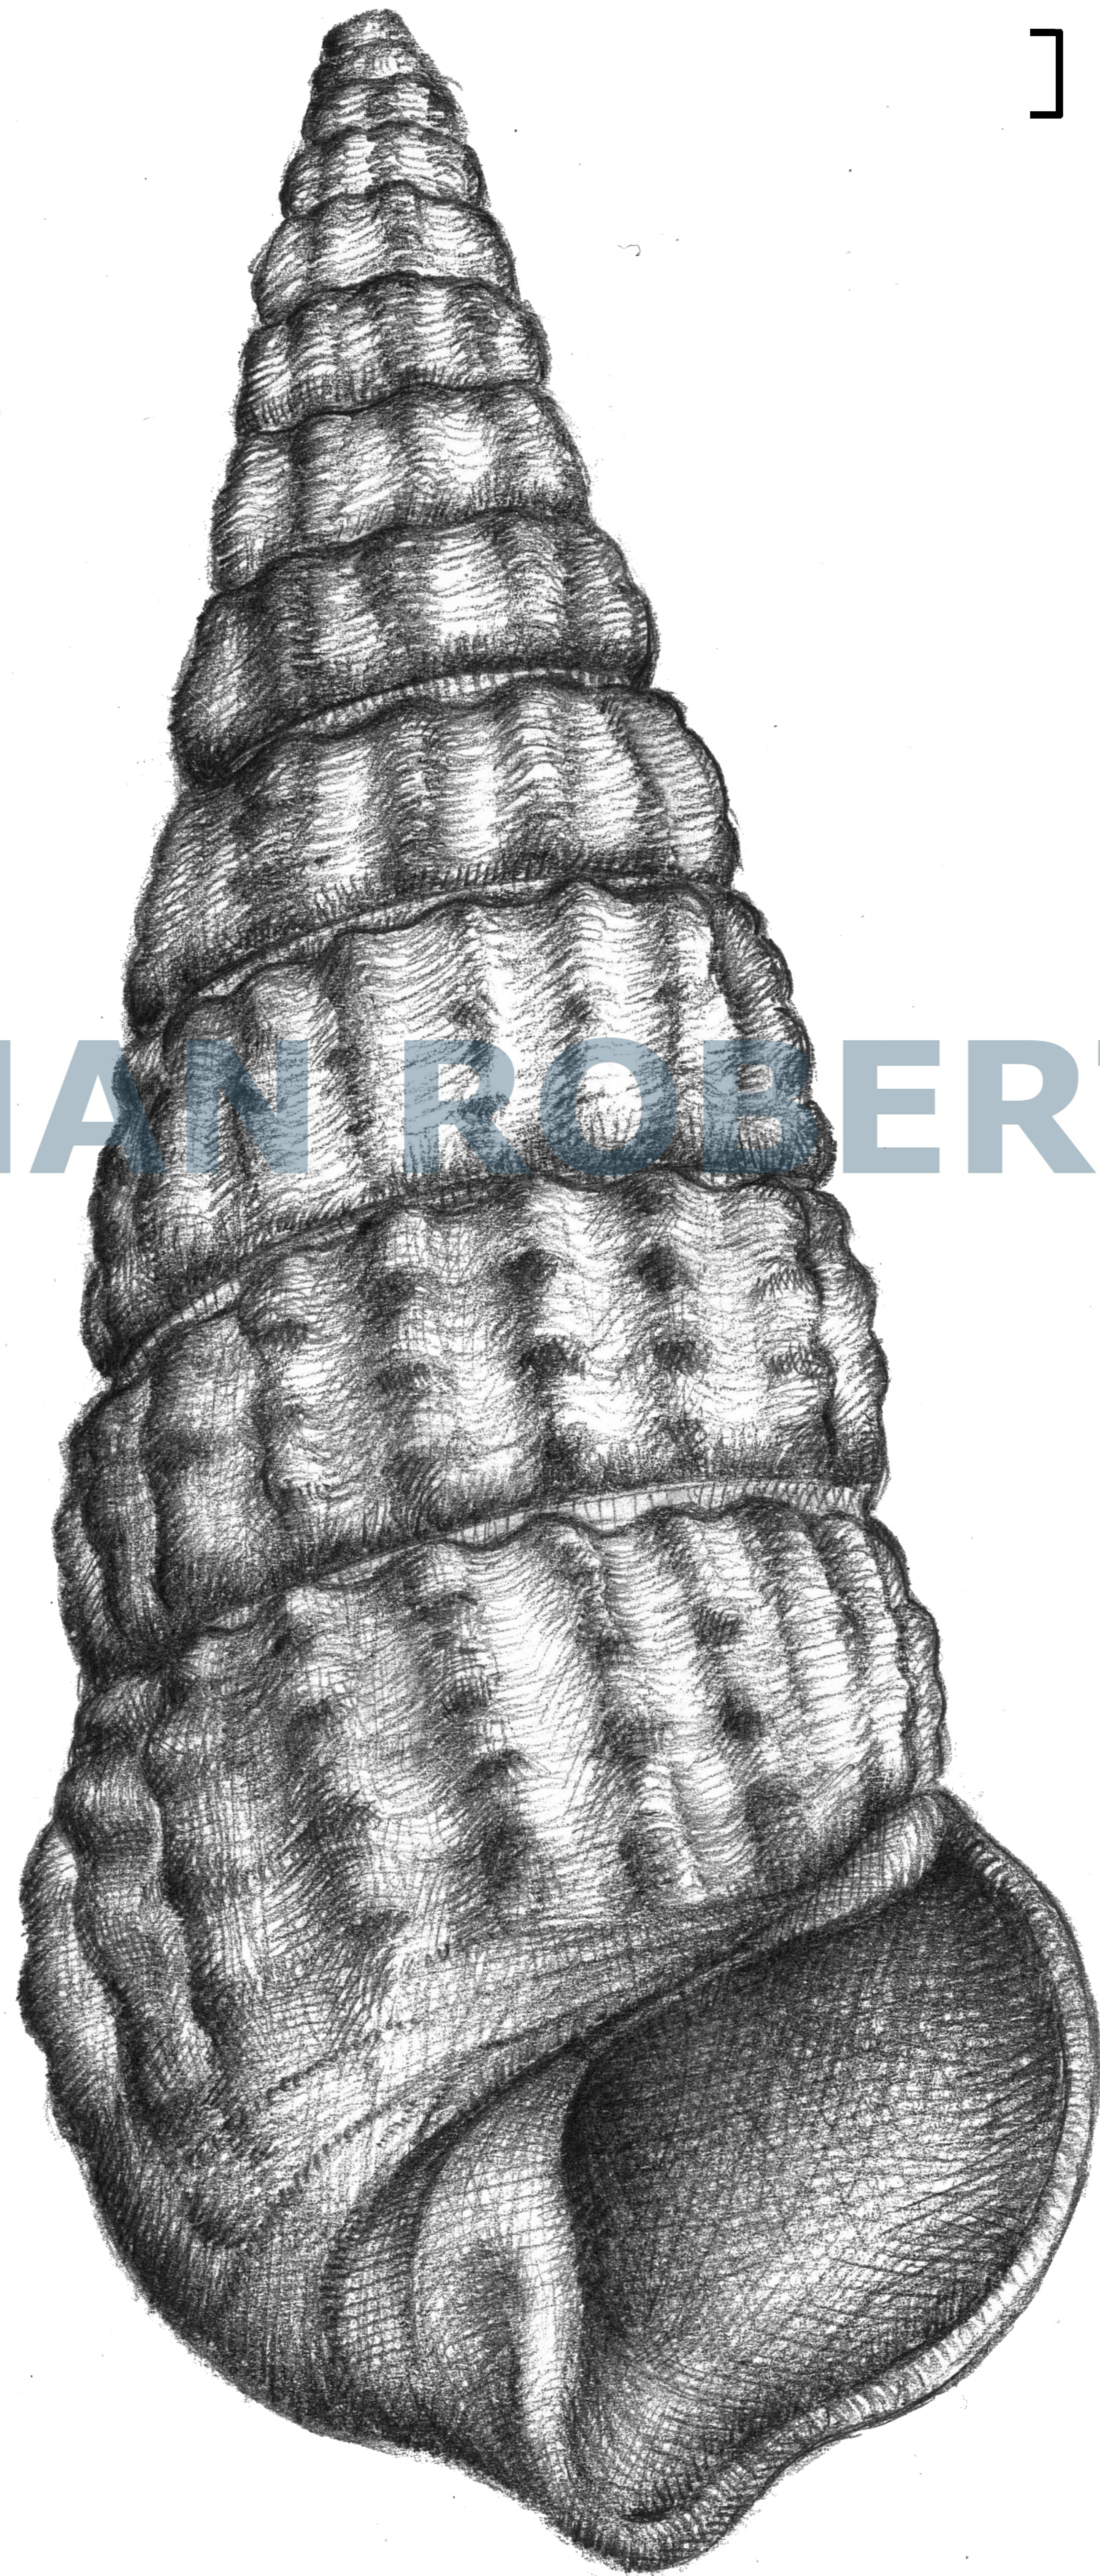

] 1.0 mm

ETHAN ROBERTS

Cerithideopsis californica

Uca princeps

Venerupis phillipinarum

Leukoma staminea

Long Tail Goby

Arrow Goby

Longjaw Mudsucker

Bay Goby

Shadow Goby

Yellowfin Goby