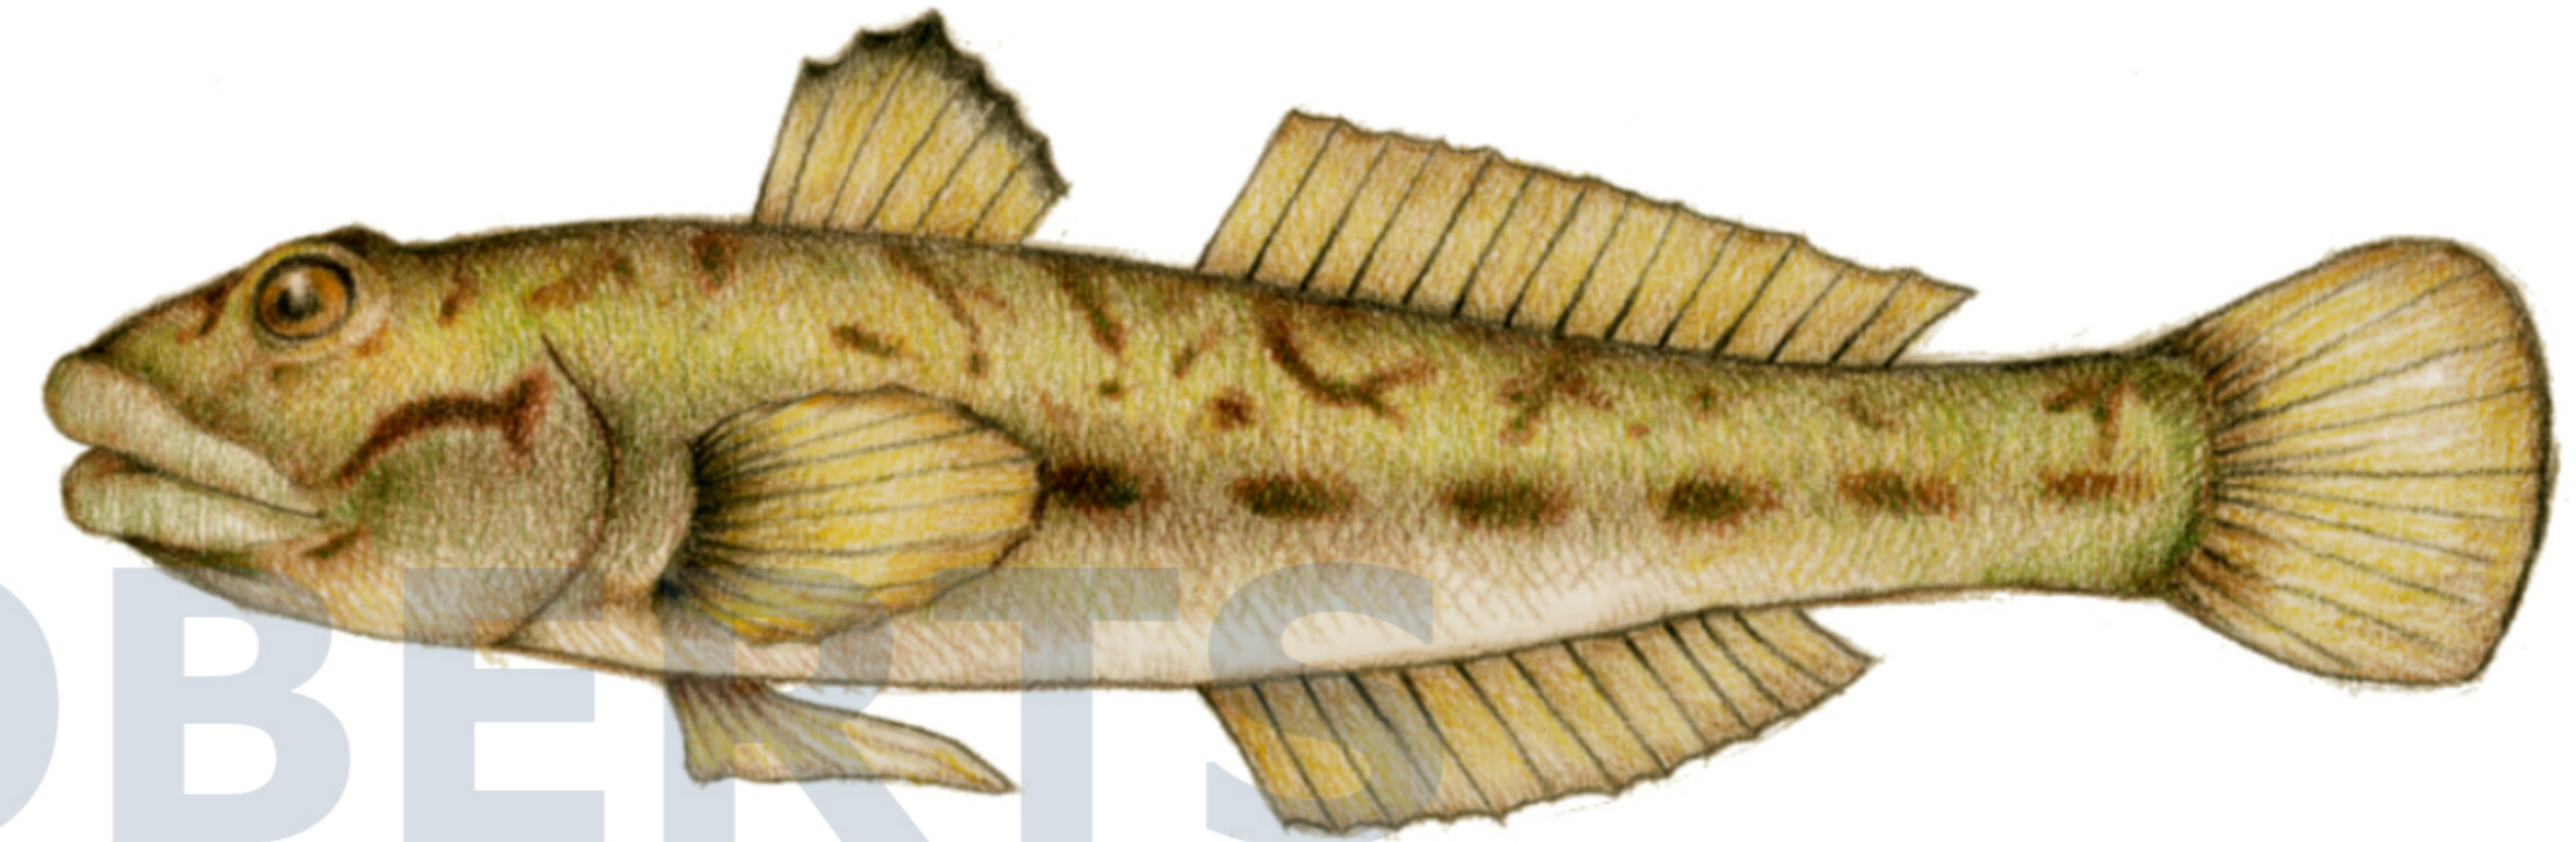

] 1.0 mm

ETHAN ROBERTS

Cerithideopsis californica

Uca princeps

Venerupis phillipinarum

Leukoma staminea

Long Tail Goby

Arrow Goby

Longjaw Mudsucker

Bay Goby

Shadow Goby

Yellowfin Goby