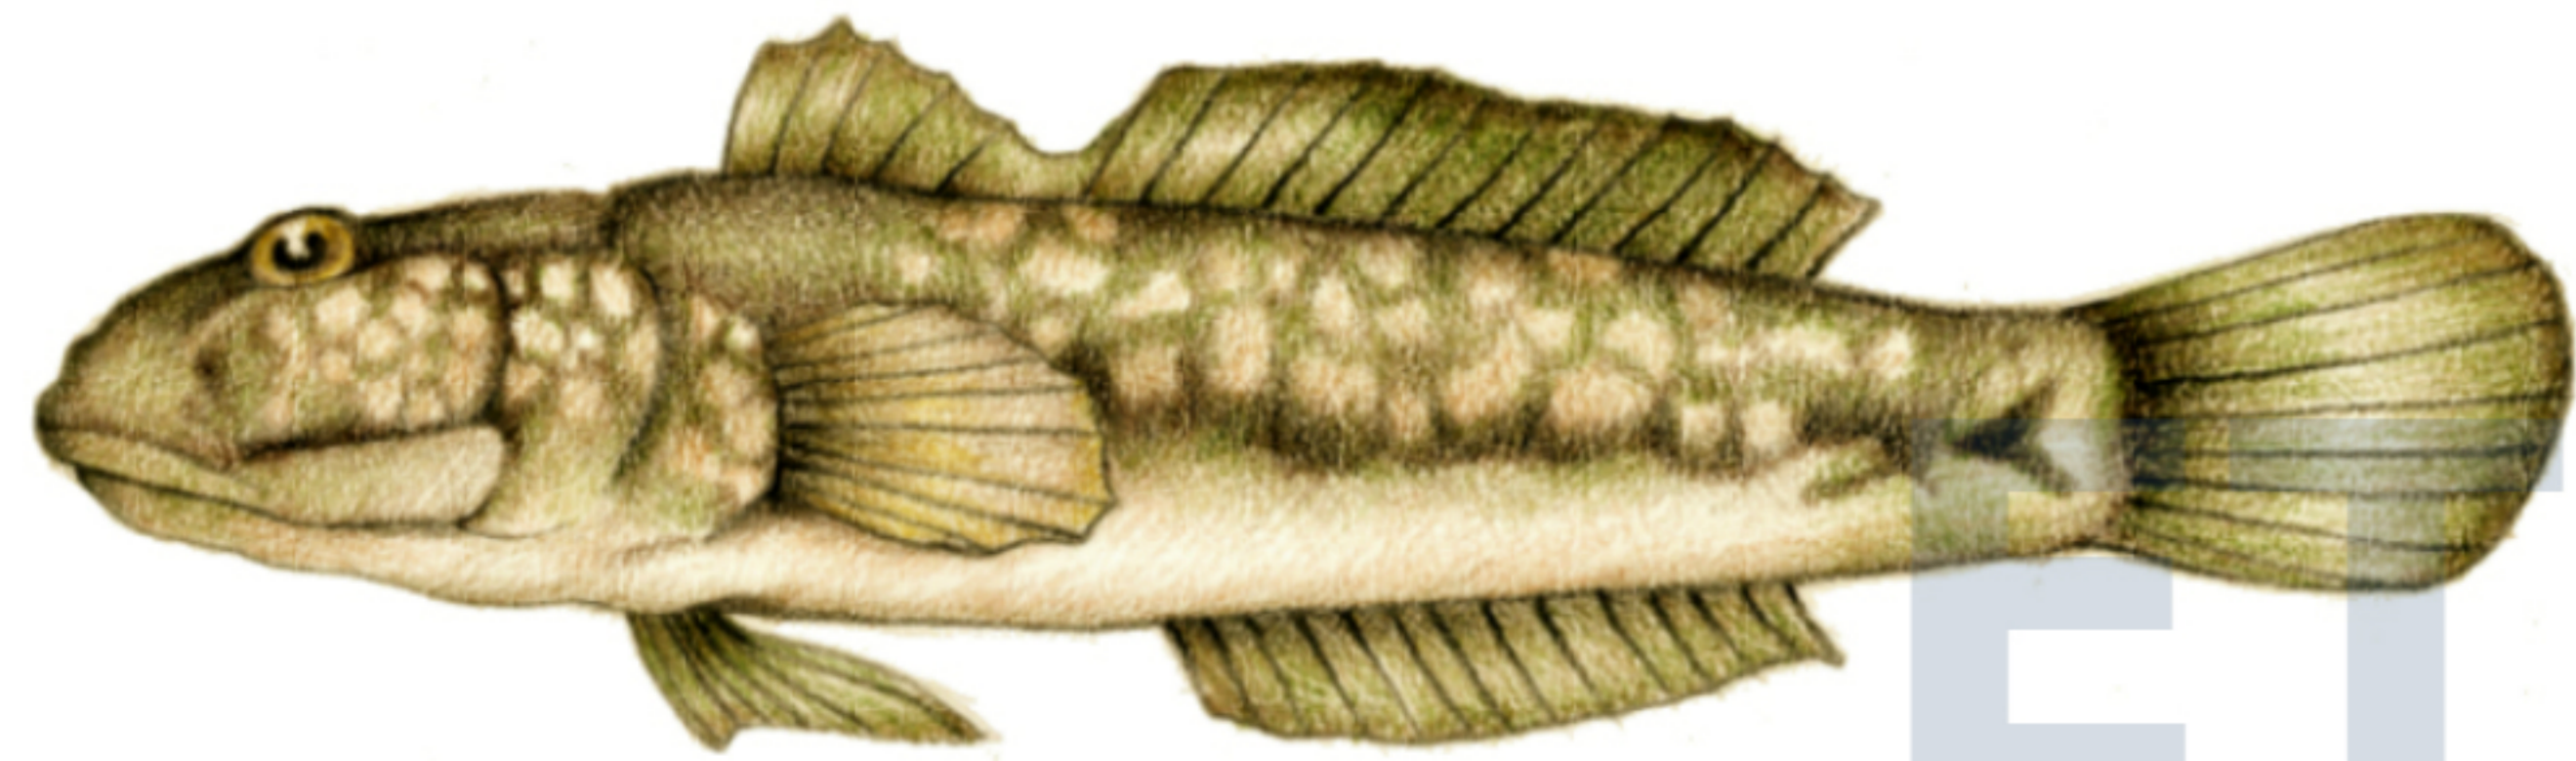

] 1.0 mm

ETHAN ROBERTS

Cerithideopsis californica

Uca princeps

Venerupis phillipinarum

Leukoma staminea

Long Tail Goby

Arrow Goby

Longjaw Mudsucker

Bay Goby

Shadow Goby

Yellowfin Goby