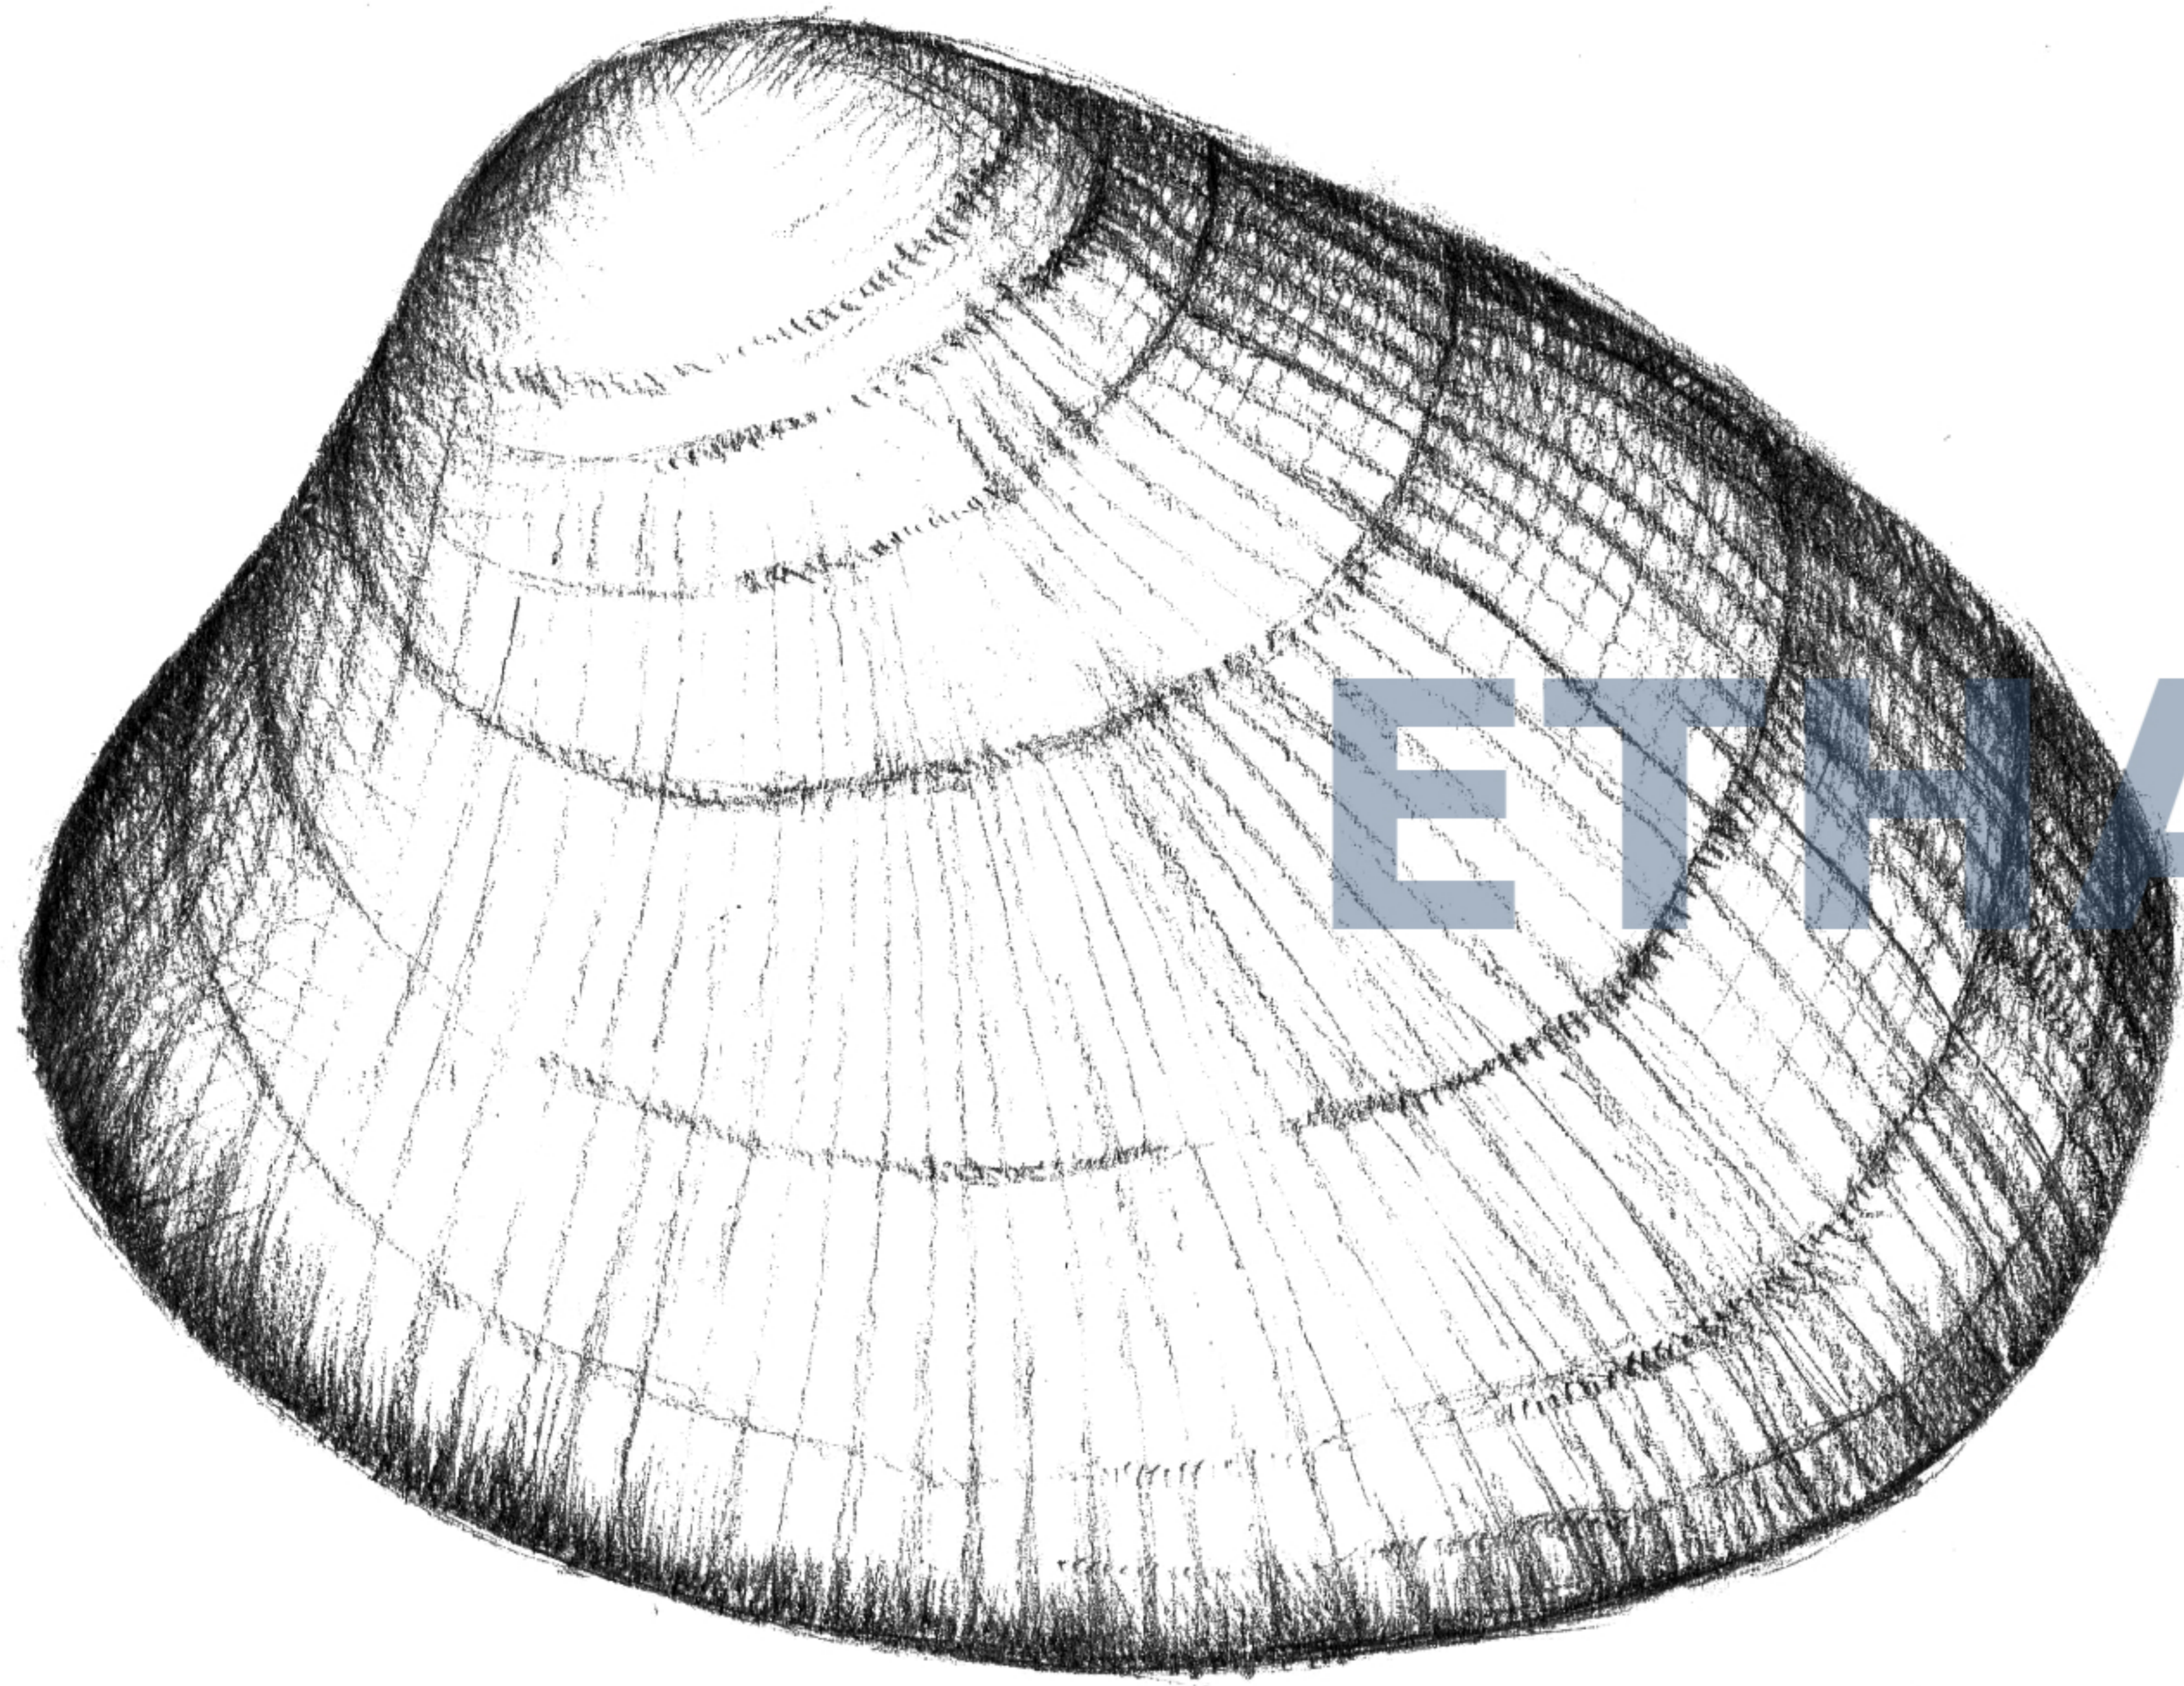

] 1.0 mm

ETHAN ROBERTS

Cerithideopsis californica

Uca princeps

Venerupis phillipinarum

Leukoma staminea

Long Tail Goby

Arrow Goby

Longjaw Mudsucker

Bay Goby

Shadow Goby

Yellowfin Goby